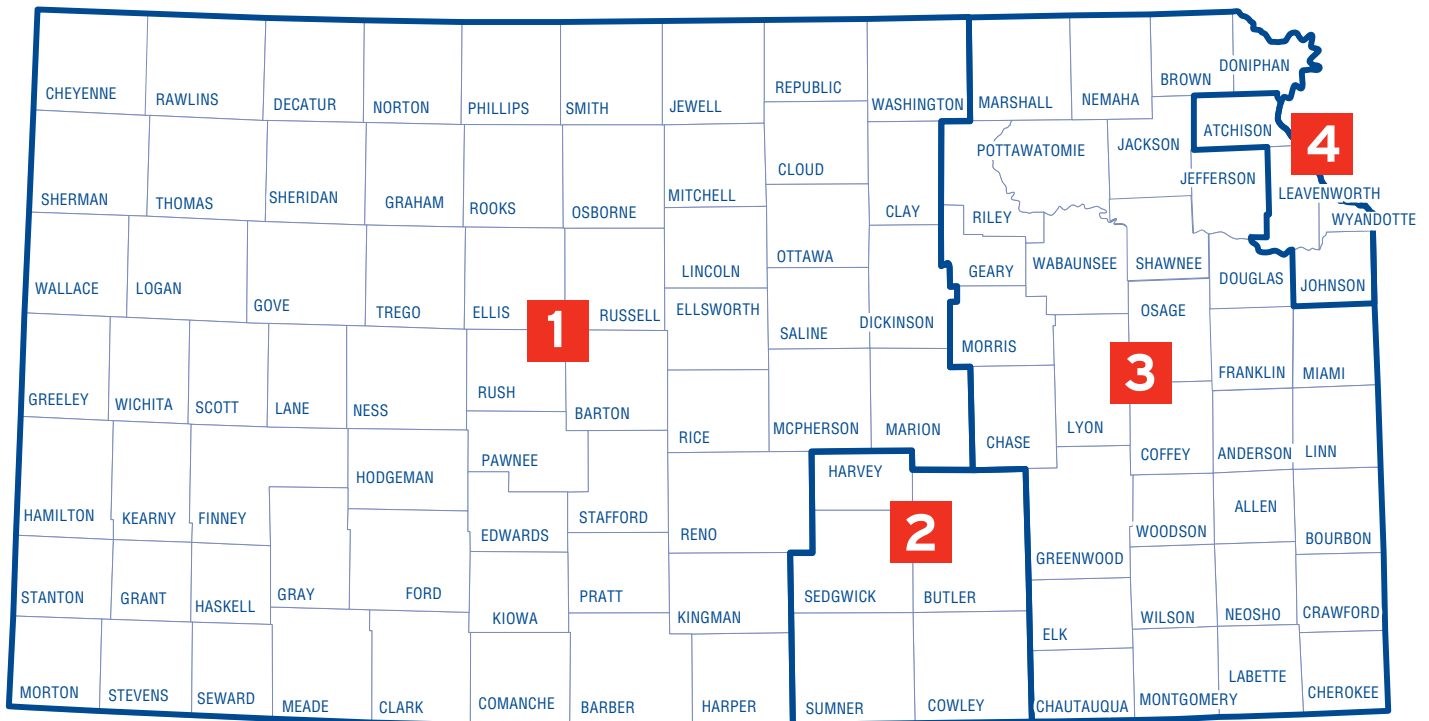

Kansas' most trusted child care resource.

Service Delivery Areas

- 1 Region One - 855-750-3343**
Service Centers: Salina, Hays, Garden City
- 2 Region Two - 800-684-3962**
Service Center: Wichita
- 3 Region Three - 877-678-2548**
Service Centers: Topeka, Lawrence, Pittsburg
- 4 Region Four - 800-755-0838**
Service Center: Kansas City