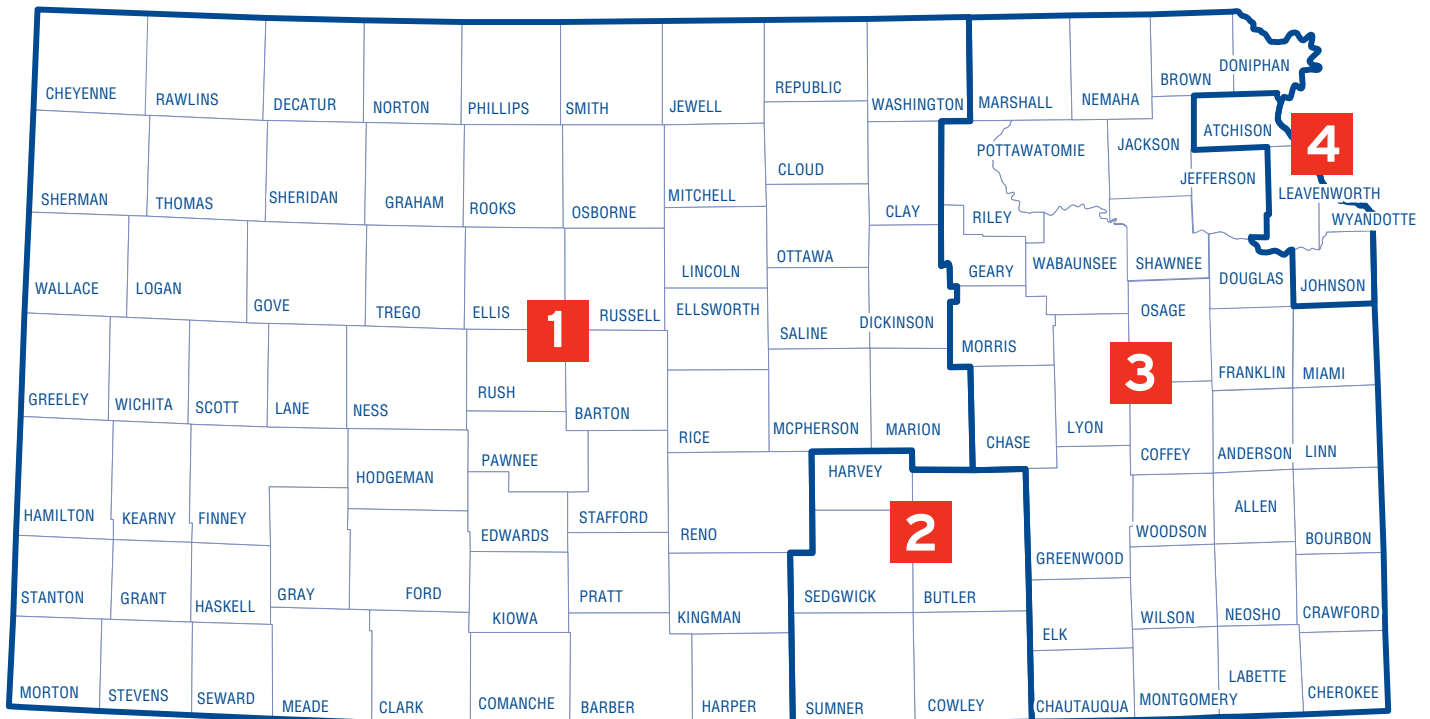

Kansas' most trusted child care resource.

Service Delivery Areas

- 1 Region One - 855-750-3343**
Service Centers: Salina, Hays, Garden City
- 2 Region Two - 800-684-3962**
Service Center: Wichita
- 3 Region Three - 877-678-2548**
Service Centers: Topeka, Lawrence
- 4 Region Four - 800-755-0838**
Service Center: Kansas City